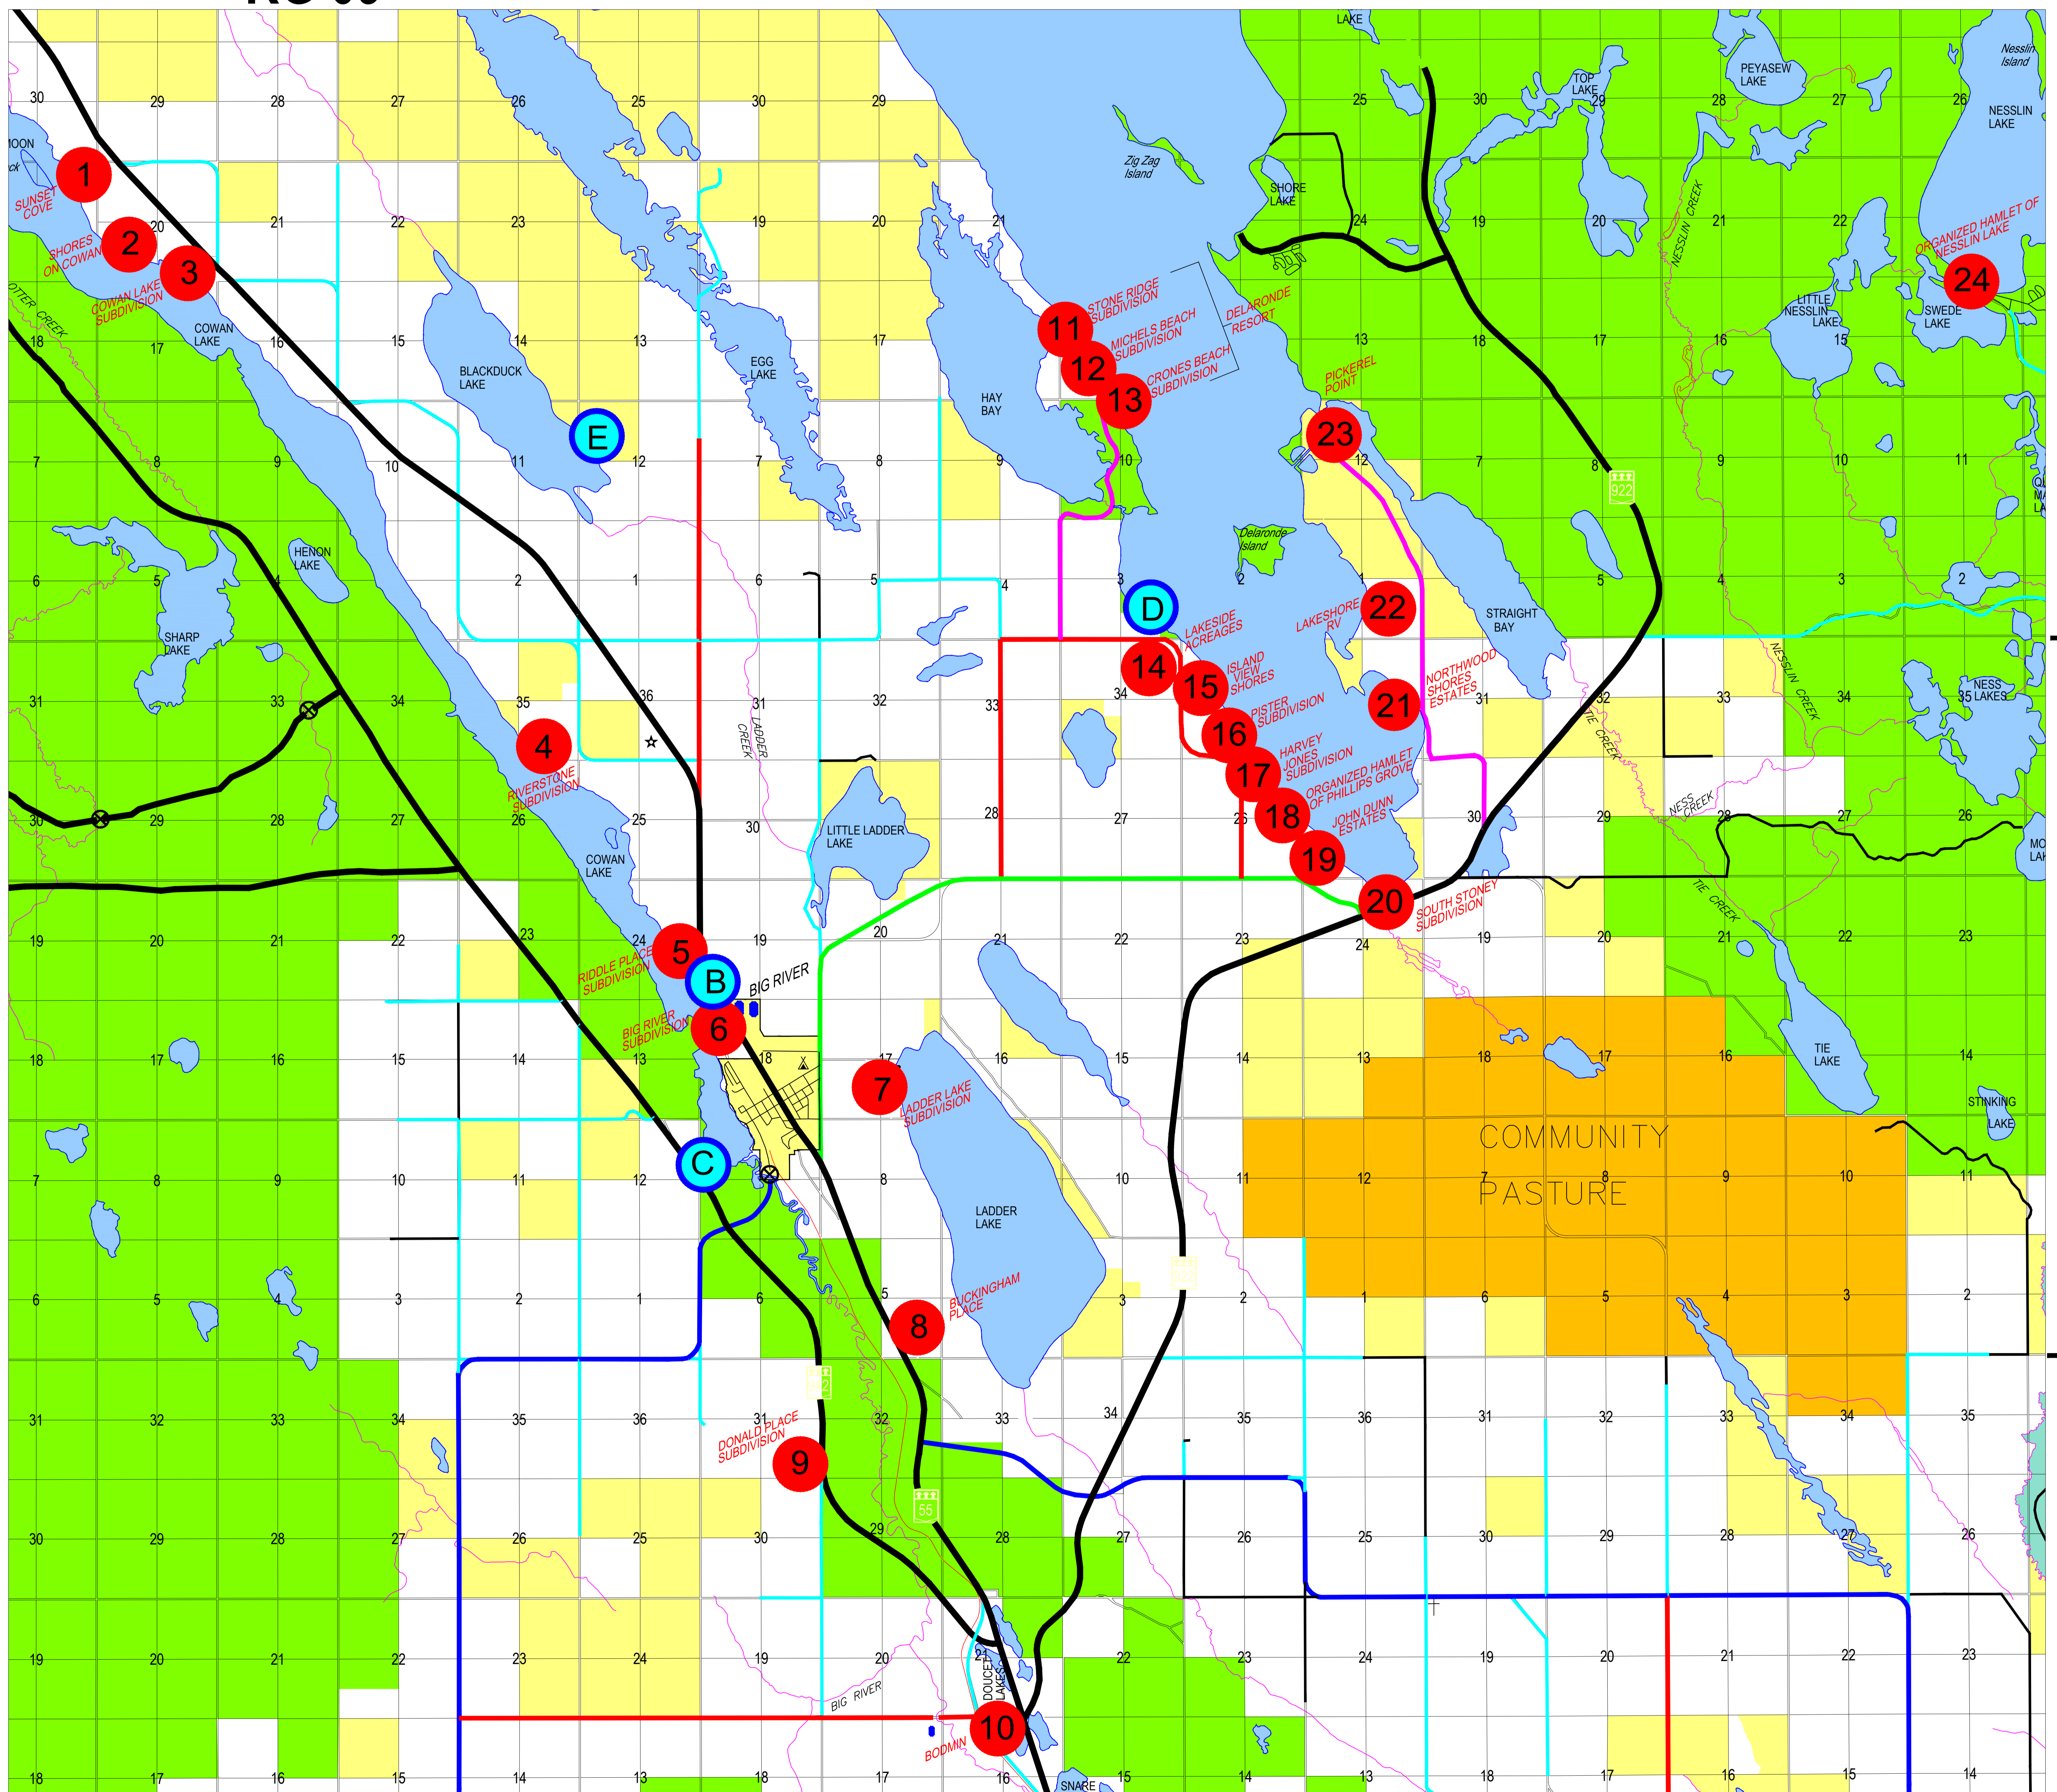

LOCATION MAP

TP58

RG 09

TP 57

TP 56

TP 55

RG 08

RG 07

RG 06

SUBDIVISION LOCATION LISTING:

- | | | | |
|-------------------|--------------------|-----------------------|----------------------|
| 1 SUNSET COVE | 7 LADDER LAKE | 13 CRONE BEACH | 19 JOHN DUNN ESTATES |
| 2 SHORES ON COWAN | 8 BUCKINGHAM PLACE | 14 LAKESIDE | 20 SOUTH STONEY |
| 3 COWAN LAKE | 9 DONALD PLACE | 15 ISLAND VIEW SHORES | 21 NORTHWOOD SHORES |
| 4 RIVERSTONE | 10 BODMIN | 16 PISTER | 22 LAKESHORE RV |
| 5 RIDDLE PLACE | 11 STONE RIDGE | 17 HARVEY JONES | 23 PICKEREL POINT |
| 6 BIG RIVER | 12 MICHEL'S BEACH | 18 PHILLIPS GROVE | 24 NESSLIN LAKE |

CAMPGROUND LISTING:

- | |
|------------------|
| A POPLAR POINT |
| B PIER 55 |
| C CLASSIC VIEW |
| D STONEY BAY |
| E PICKEREL POINT |