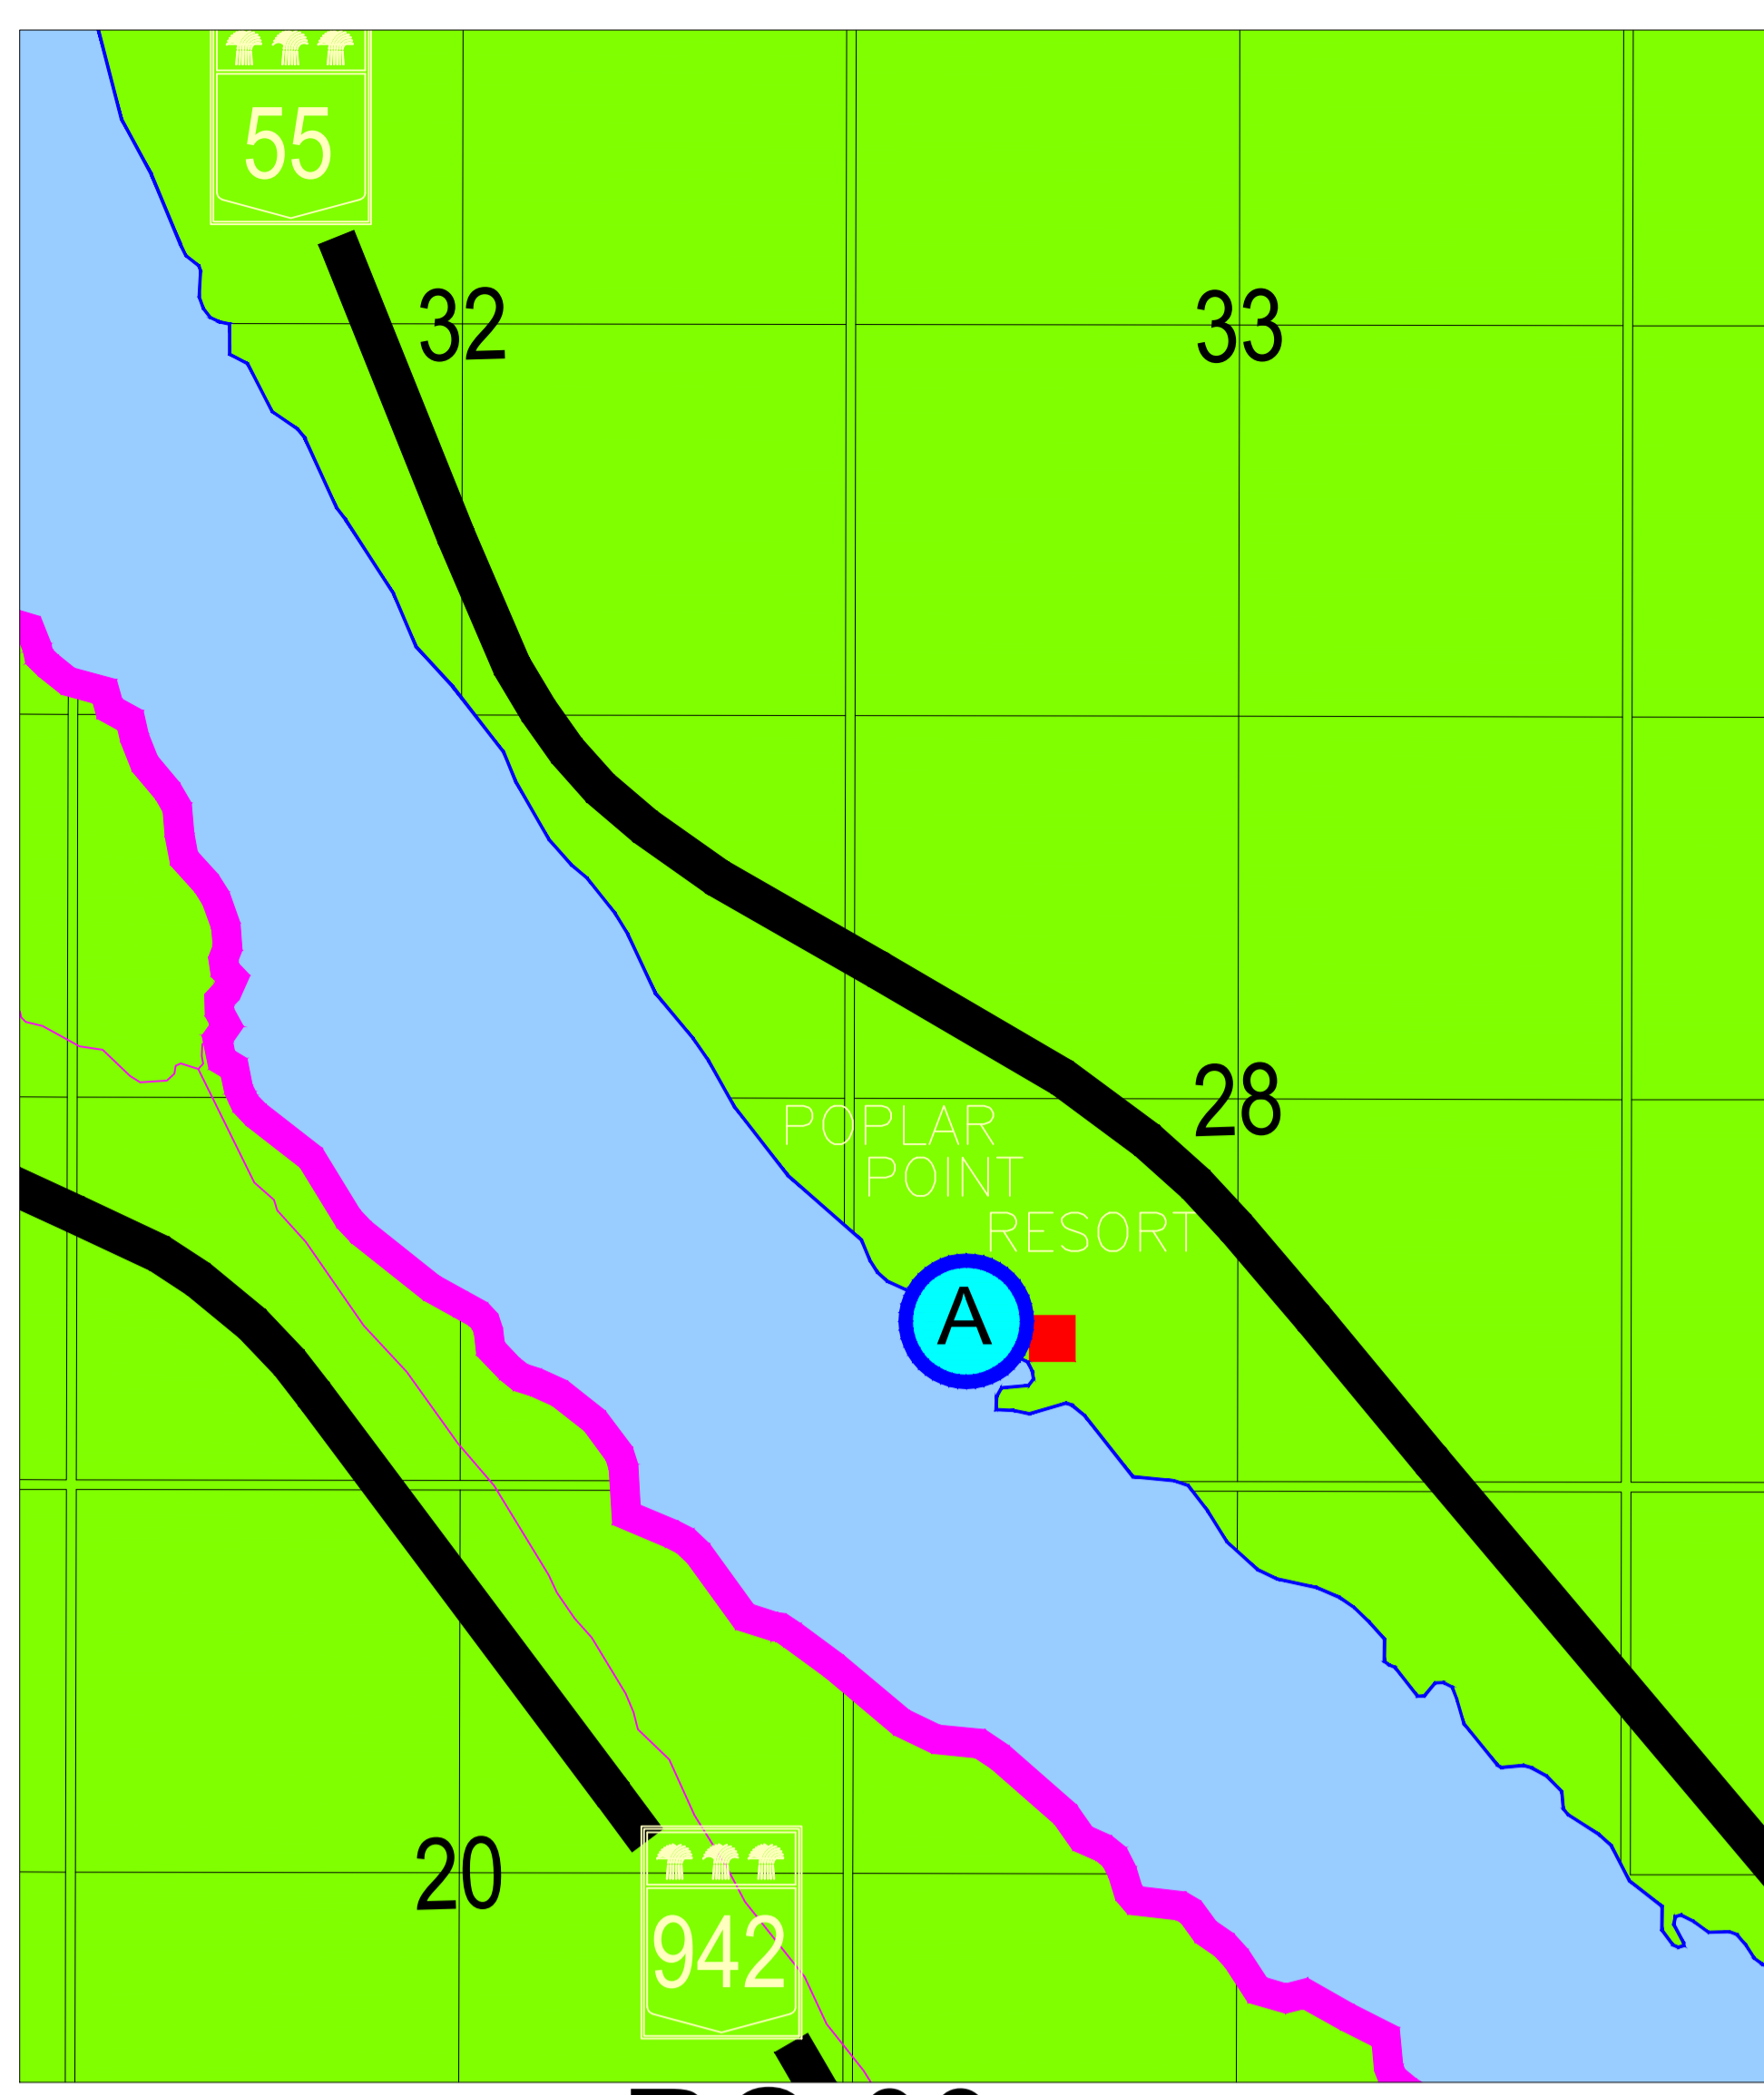

LOCATION MAP

TP58

RG 09

TP 57

TP 56

TP 55

RG 08

RG 07

RG 06

SUBDIVISION LOCATION LISTING:

- | | | | |
|-------------------|--------------------|-----------------------|----------------------|
| 1 SUNSET COVE | 7 LADDER LAKE | 13 CRONE BEACH | 19 JOHN DUNN ESTATES |
| 2 SHORES ON COWAN | 8 BUCKINGHAM PLACE | 14 LAKESIDE | 20 SOUTH STONEY |
| 3 COWAN LAKE | 9 DONALD PLACE | 15 ISLAND VIEW SHORES | 21 NORTHWOOD SHORES |
| 4 RIVERSTONE | 10 BODMIN | 16 PISTER | 22 LAKESHORE RV |
| 5 RIDDLE PLACE | 11 STONE RIDGE | 17 HARVEY JONES | 23 PICKEREL POINT |
| 6 BIG RIVER | 12 MICHEL'S BEACH | 18 PHILLIPS GROVE | 24 NESSLIN LAKE |

CAMPGROUND LISTING:

- | |
|------------------|
| A POPLAR POINT |
| B PIER 55 |
| C CLASSIC VIEW |
| D STONEY BAY |
| E PICKEREL POINT |